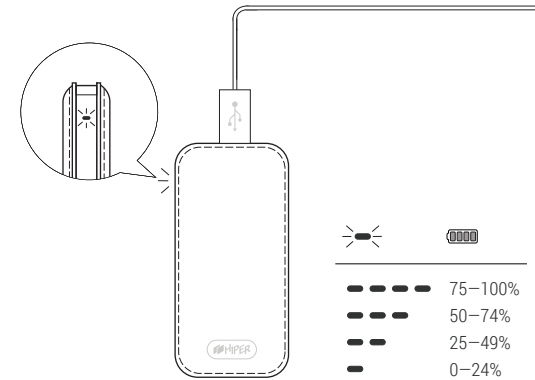

③

██████████	██████████	75-100%
██████████	██████████	50-74%
██████████	██████████	25-49%
██████████	██████████	0-24%

①